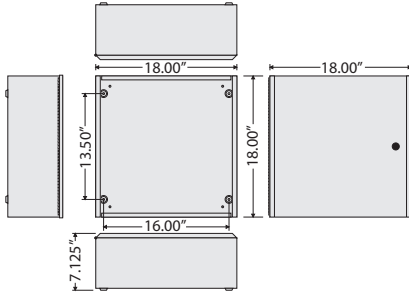

**ENCLOSURES**

**MH4400 Series**

Metal Housing, NEMA 1, 18.0"H x 18.0"W x 7.0"D

**MH4400 SERIES ASSEMBLIES**

Model #	Enclosure	Sub-Panel
MH4400	MH4400	
MH4403L	MH4400	SP4403L <sup>1</sup>
MH4404L	MH4400	SP4404L <sup>2</sup>

<sup>1</sup> = Polymetal 16.875"H x 15.75"W      <sup>2</sup> = Perforated Steel 16.875"H x 15.75"W

**SPECIFICATIONS**

**Construction:** 16 Gauge Steel  
**Cover Type:** Full Hinge Key Latch Door

**Approvals:** UL Listed, C-UL, CE, RoHS  
**Origin:** Made of US and non-US parts